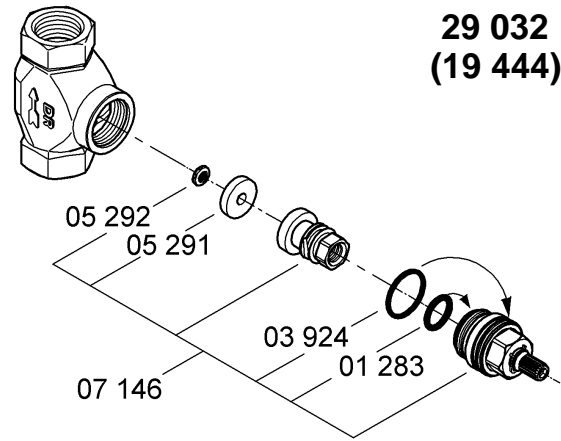

19 439
19 444

GROHE Ondus

Design & Quality Engineering GROHE Germany

96.377.031/ÄM 210681/01.11

GROHE

ENJOY WATER®

19 439
19 444

29 032
(19 444)