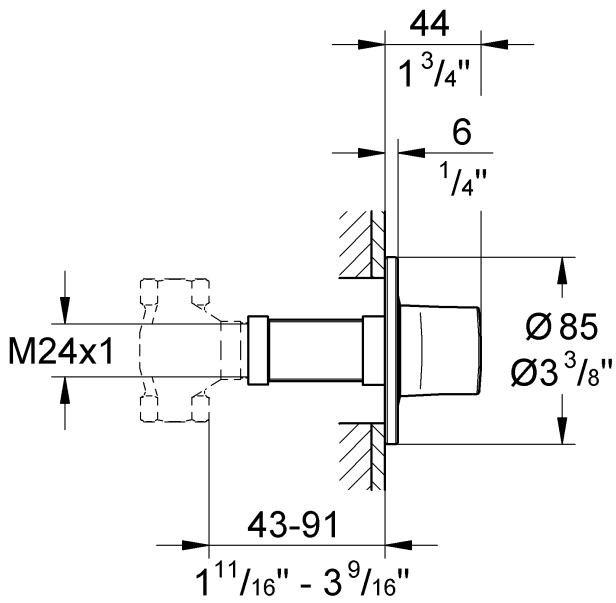

19 439
19 444

GROHE Ondus

Design & Quality Engineering GROHE Germany

96.377.031/ÄM 210681/01.11

GROHE

ENJOY WATER®

19 439
19 444

29 032
(19 444)