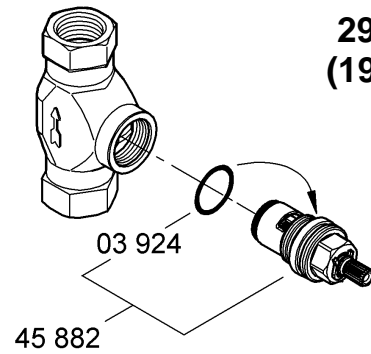

29 034
(19 439)