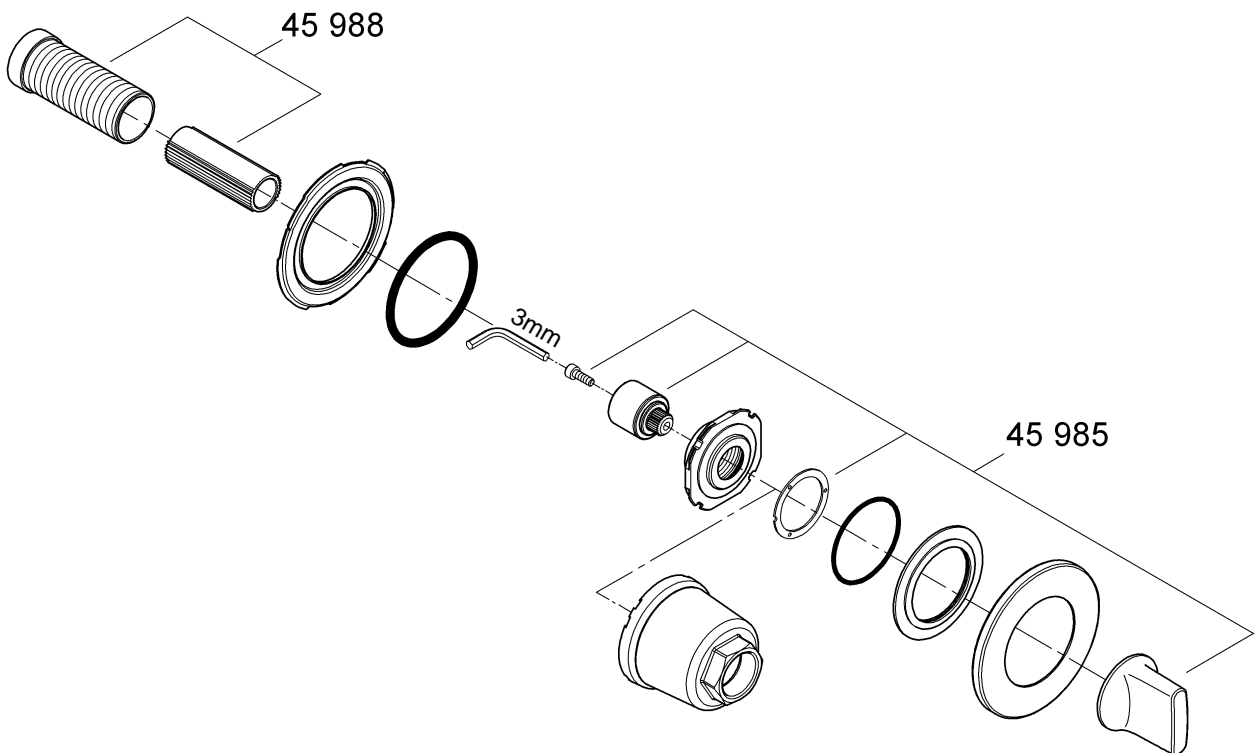

29 034
(19 439)